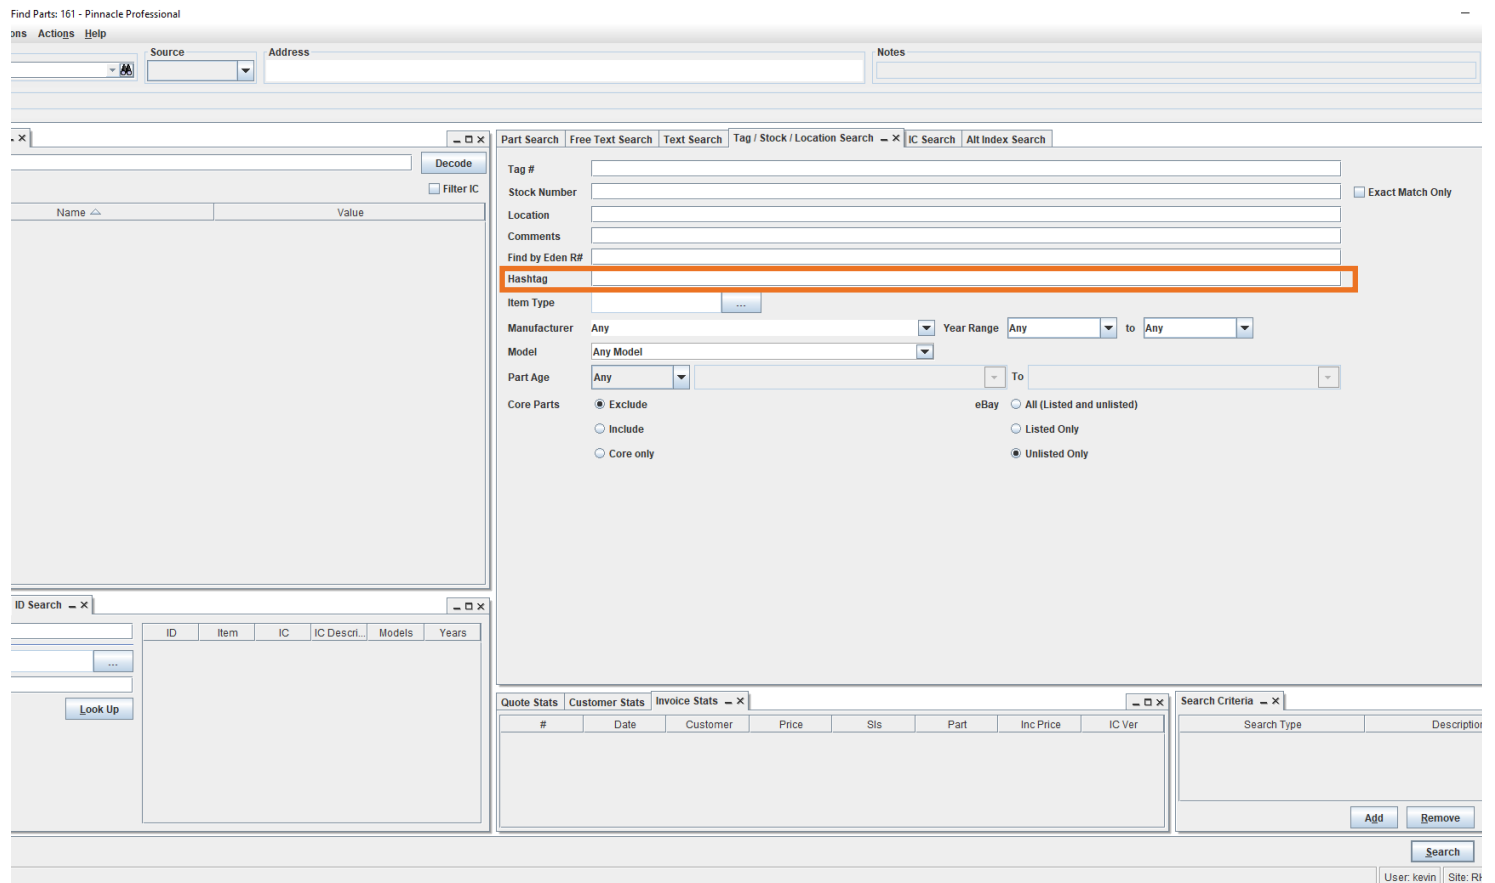

Customer Search Criteria

1. Introducing Hashtag search field
2. Searching by gearbox code

18.2 Build Release Notes

1.Introducing Hashtag search field

In the new 18.2 build of Pinnacle Pro there is an additional search field being made available – Hashtag

The purpose of this field is to allow bespoke search criteria to be implemented on clients systems.

Contact support team for further information regardin this feature.

2. Searching by Gearbox code

Also available in 18.2 Build is the ability to search for car parts based on the gearbox number.

The gearbox number can be found on the MVR screen as shown below:

The screenshot shows the 'Summary' tab of the MVR screen for vehicle 00519102. The 'Gearbox Code' field is highlighted with an orange box and contains the value '1234567'. Other fields include Stock Number, Site, VIN, Engine No., Year, Model, Style, External Colour, Notification Date, Purchase Date, Class, Claim/Lot Number, Stall, Default PDR, MVR Created, Registration, Registration Date, Figured By, Buyer Name, Tow Request On, Expected On, Arrived On, Cleared On, Purchased From, Contact, Towable, Tow Company, Pickup At, and Title Junked.

On the find vehicle screen the gearbox code can be used to search as shown below:

The screenshot shows the 'Find Vehicles' screen. The 'Gearbox Code' field is highlighted with an orange box and contains the value '1234567'. The search criteria include Site, Stock #, Reg Number, VIN, COD, Engine Code, Gearbox Code, Arrival Status, Year Range, Manufacturer, Model, Location, Claim/Lot #, Purchased Date, and Purchased From. The search results table shows one entry found.